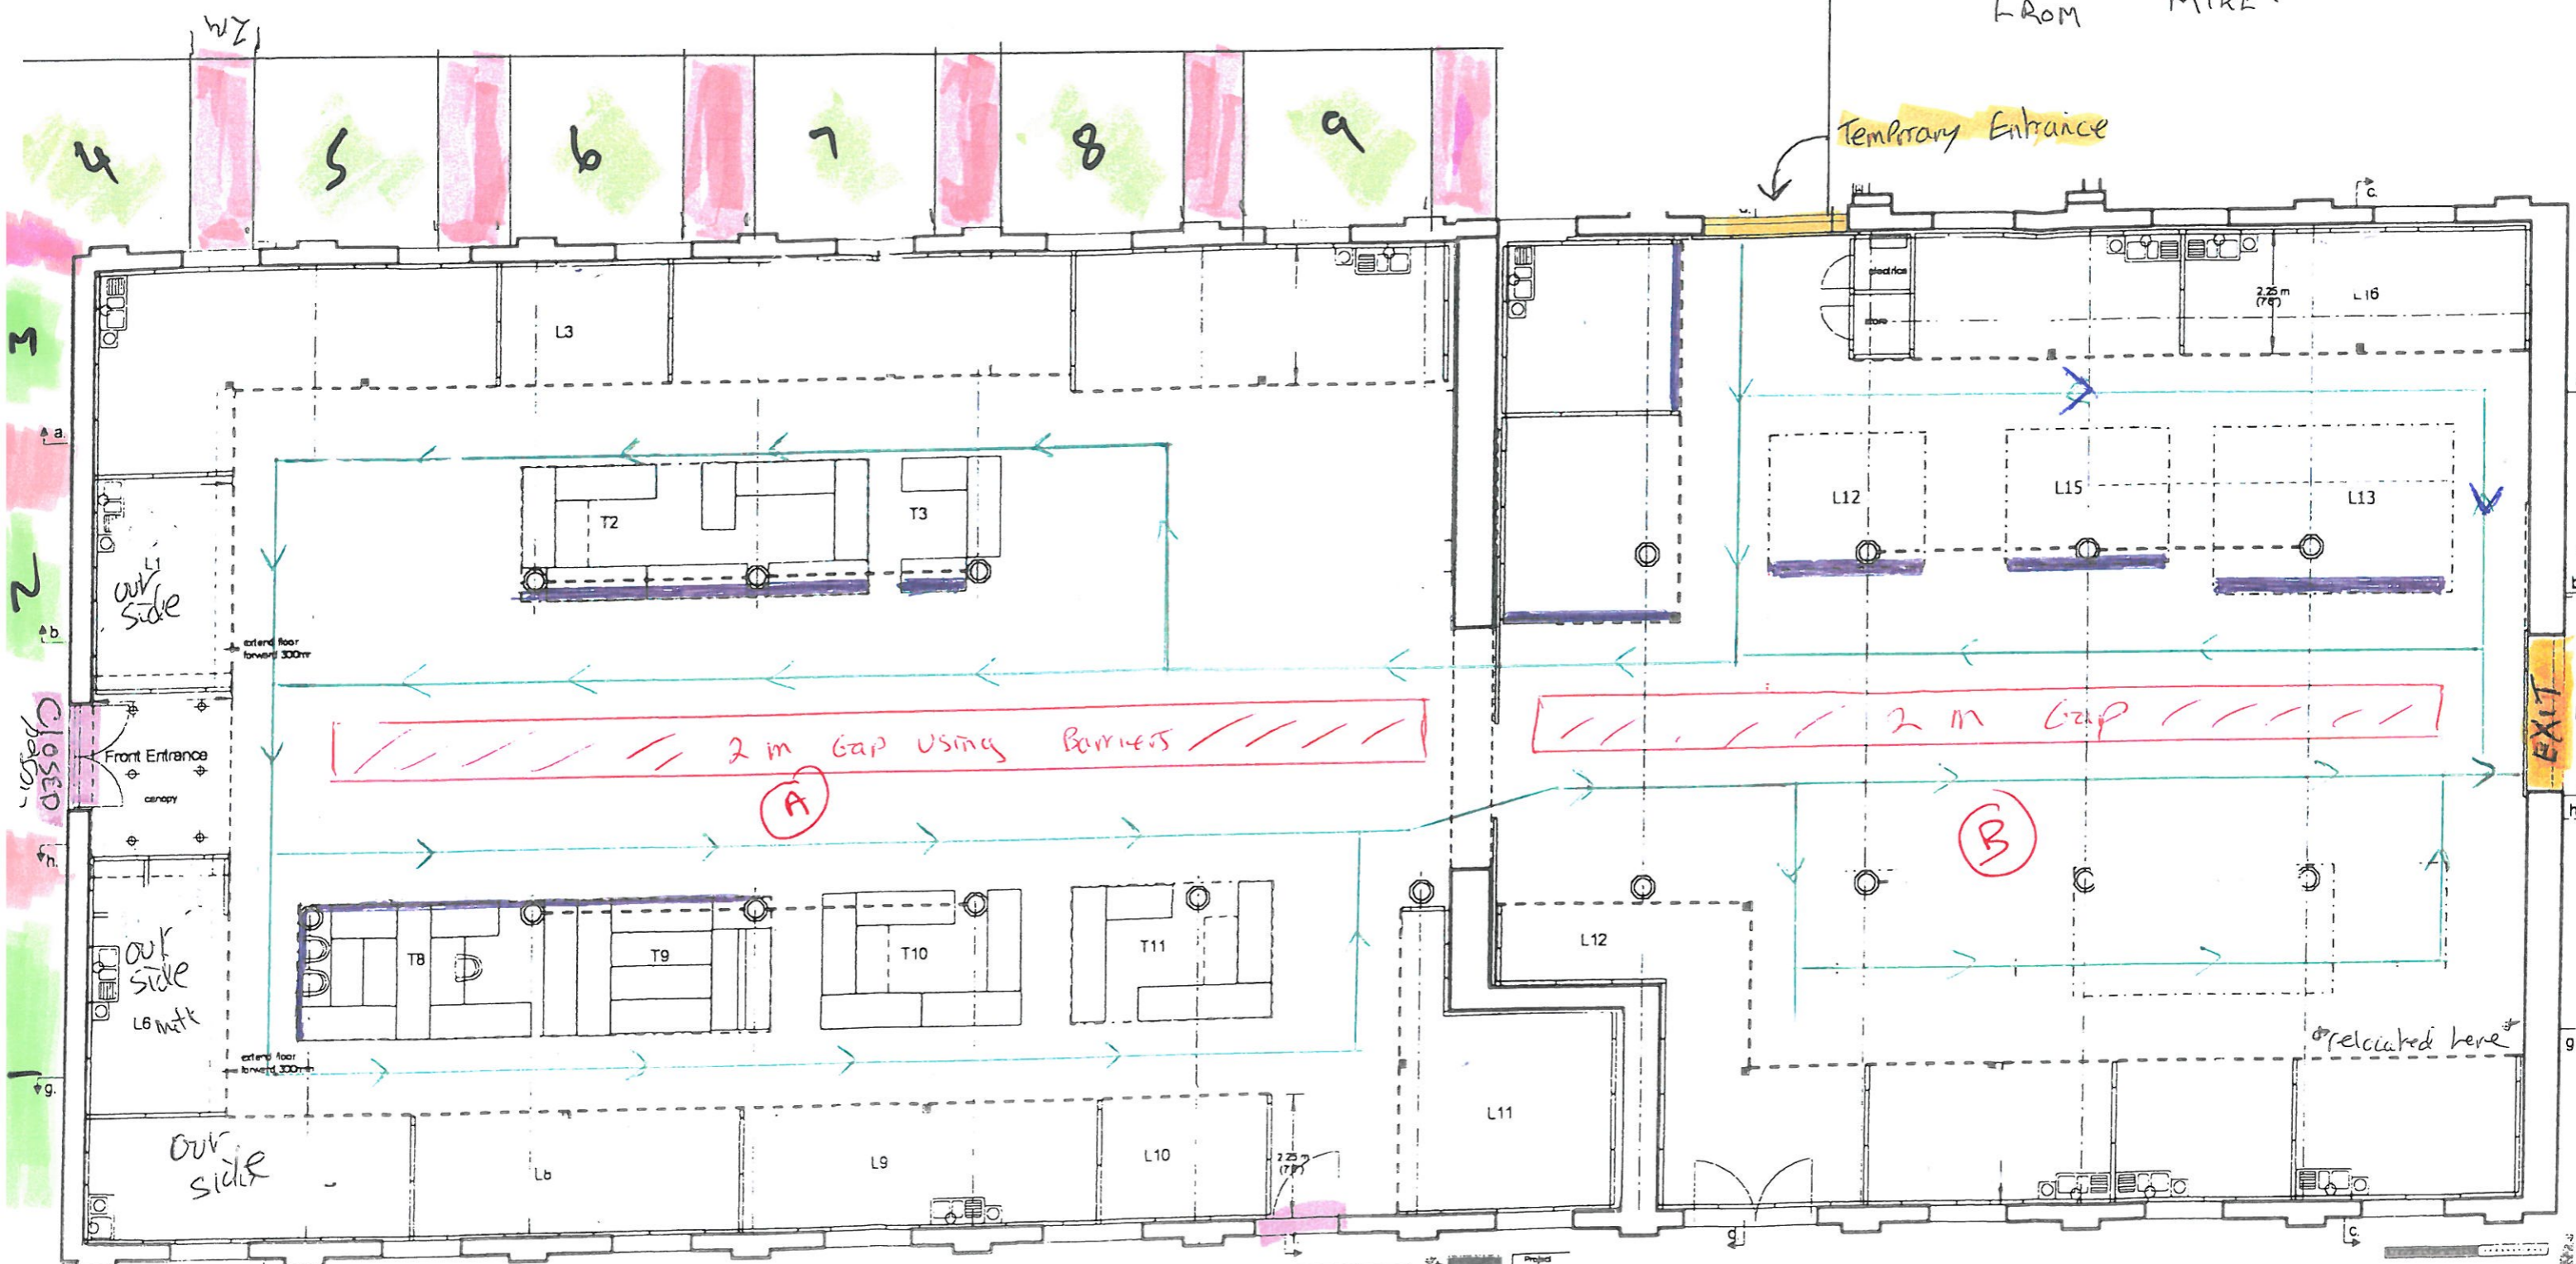

NTS.
 * Service side
 Toilets locked
 Traders request key
 FROM MIKE.

CLOSED

closed

Project	Norwich
Drawing No	Front Hn
Date	1/207
Scale	1:75

relocated here