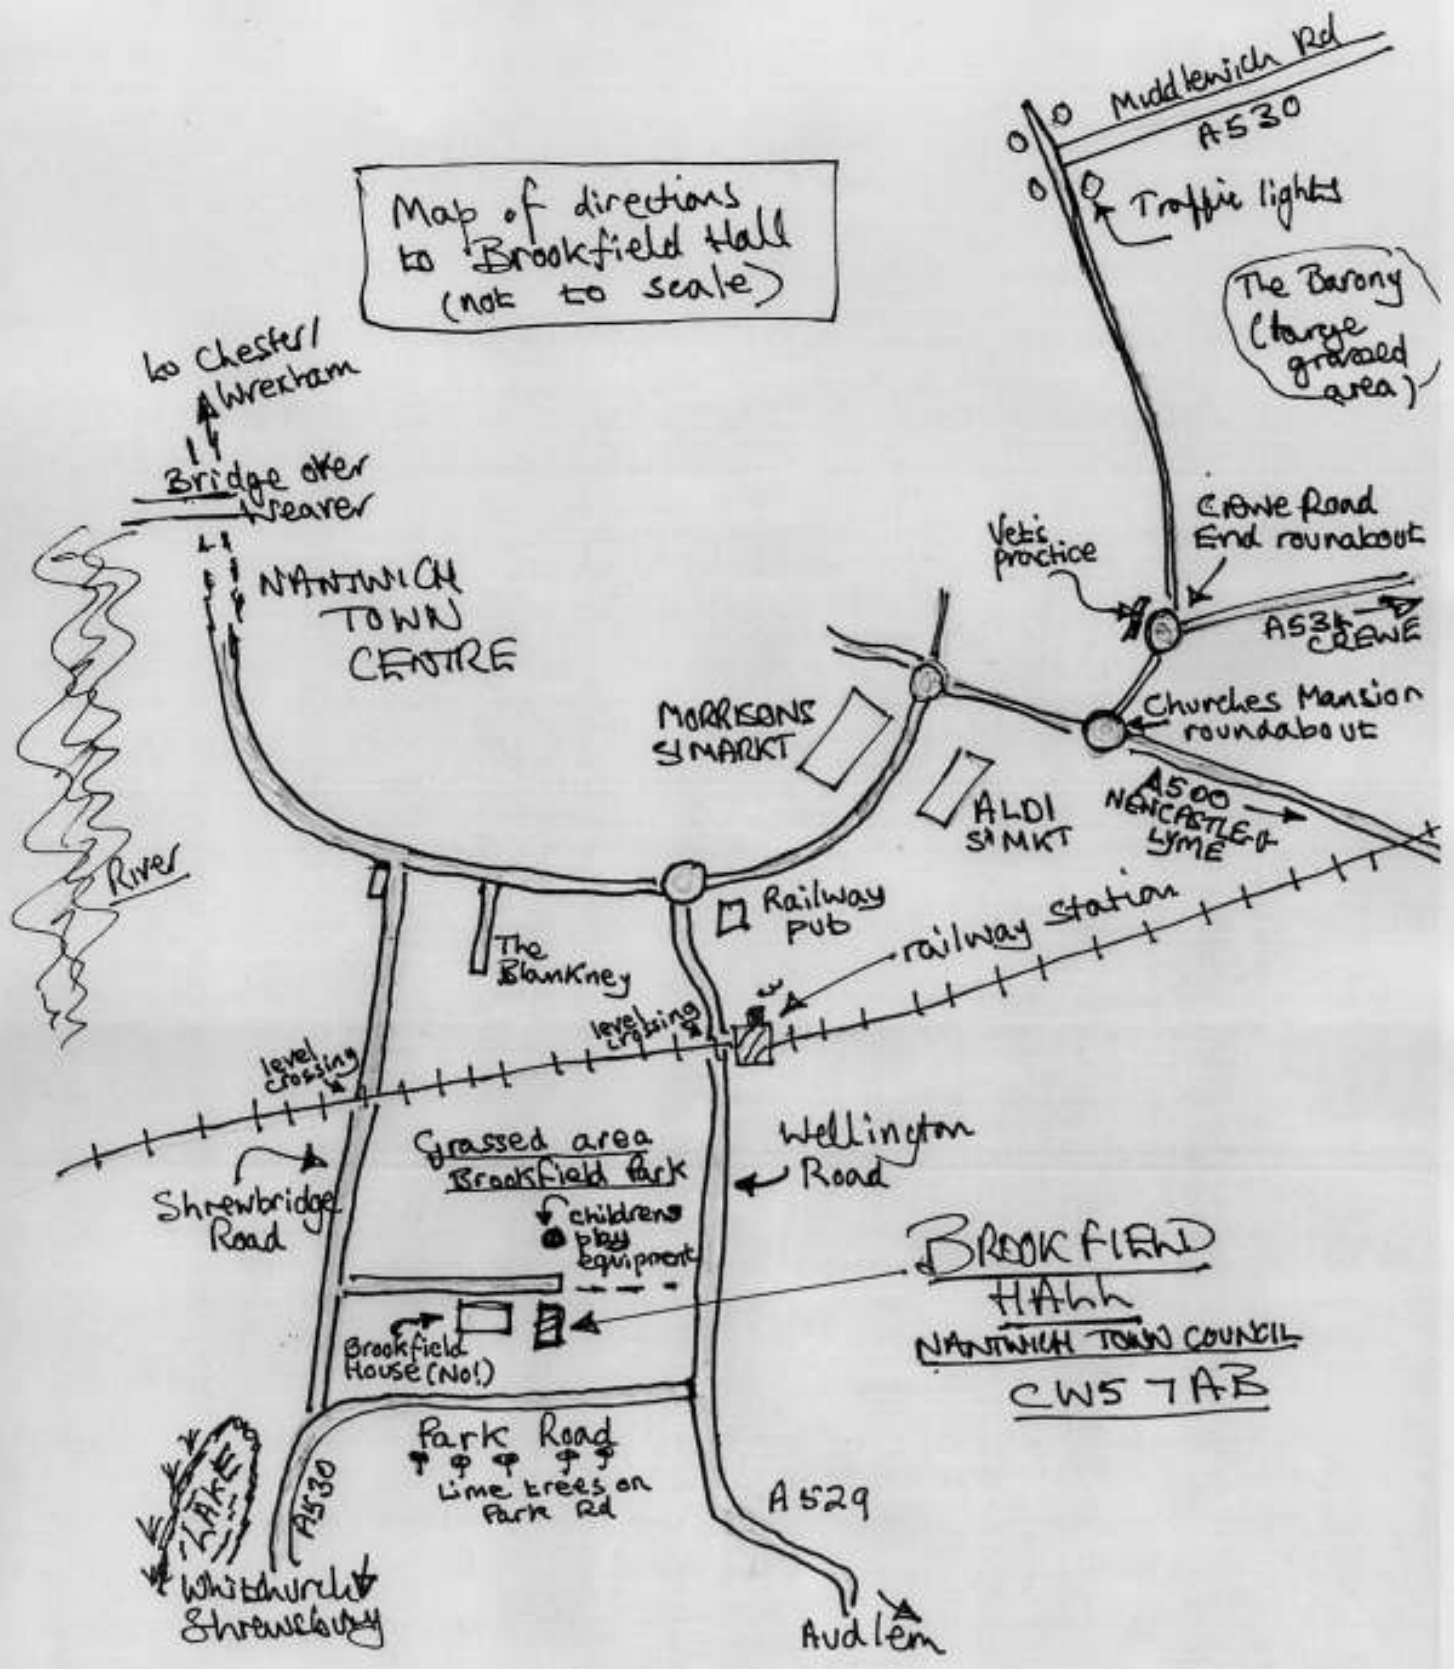

Map of directions to Brookfield Hall (not to scale)

Brookfield Hall, the home of Nantwich Town Council, is off Shrewbridge road, CW5 7AB 01270 619224 Email nantwichtc @ nantwichtowncouncil.gov.uk The easiest way to the place (which is a single storey, wood faced, looks a bit pre-fabricated) is to follow signs for Whitchurch. At the end of Park road, when you see the lake, turn right along Shrewbridge road. Then first right and look for 'Brookfield Hall' sign on notice board